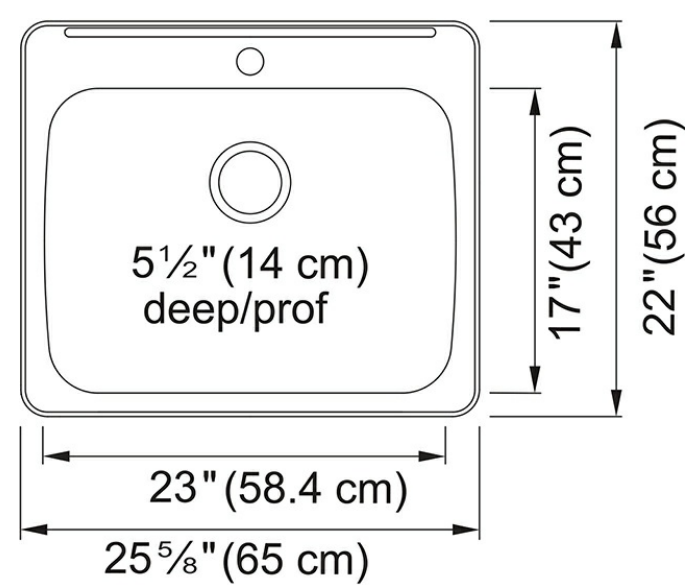

- Accessible Design: 5.5-in bowl depth and rear drain placement create an accessible work area for individuals with limited mobility
- Easy Drop In Installation: EZ Torque™ simplified fastener system allows you to drop and drill your sink into place, securely locking the sink to the countertop.
- High Quality Stainless: 18 Gauge quality stainless steel with exceptional resistance to staining and corrosion.
- Made for Ease: The gentle sloping corners make cleaning a breeze and the smooth stainless steel surface resists staining and helps prevent bacteria growth.

Product Picture

Product Dimensions

Length overall	25 5/8"
Width overall	22"
Length of large bowl	23"
Width of large bowl	17"
Depth of large bowl	5 1/2"
Minimum Cabinet Size	27"

Technical Drawing

General Information

Type of Material	18 Gauge Stainless Steel
Number of Bowls	2
Faucet Hole	1
Cut-Out Template	Yes

Article Numbers

FUN#	101.0643.203
------	--------------